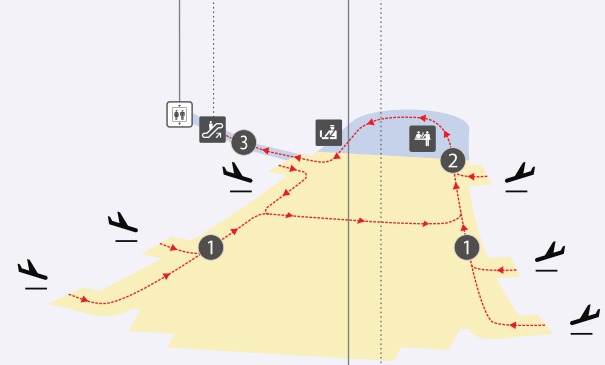

HEYDAR ALIYEV INTERNATIONAL AIRPORT OVERALL VIEW

PLEASE BE INFORMED:

All International flights arrive to Terminal 1.

If you have onward (connection) ticket, follow the signs to proceed to International Transfer Area.

Go through Pre-flight Security Check and find your boarding gates indicated on your boarding pass or at terminal screens.

Gates 1-15 are located in Terminal 1 **T1**

Gates 16-20 are located in Terminal 2 **T2**

- Information
- Transfer Check-in Desk
- Escalator
- Elevator
- Shuttle Bus between Terminals
- Pre-flight Security
- Arrival Gate
- Departure Gate

TERMINAL 1
3F

International Departure Lobby

B

TERMINAL 1
2F

International Arrival Lobby
International Transfer Zone

A

TERMINAL 1
1F

International Departures - Bus Gates

C

- 4 Enter to Terminal 1 - Departure Lobby
- 5 Use escalator downstairs to Bus Gate Area, where shuttle bus to Terminal 2 departs
- 1 Arrival Lobby.
- 2 Enter to Transfer Zone
- 3 Use escalator to go upstairs and enter Terminal 1 - Departure Lobby
- 6 Proceed to exit indicated as "TERMINAL 2 - Gates 16-20" to take Shuttle Bus to Terminal 2
- 7 Take on the Shuttle Bus to Terminal 2 Bus runs every 15 min.