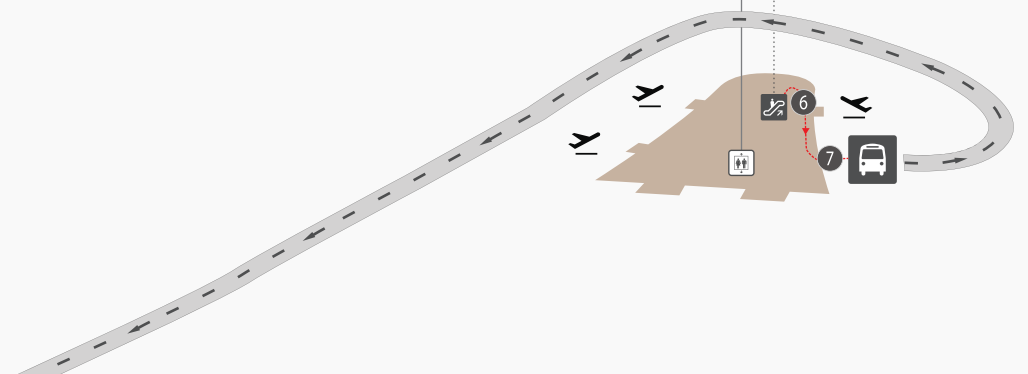

Go through Pre-flight Security Check and find your boarding gates indicated on your boarding pass or at terminal screens.

Gates 1-15 are located in Terminal 1 **T1**

Gates 16-20 are located in Terminal 2 **T2**

International Arrival Lobby
International Transfer Zone

A

TERMINAL 1
1F

International Departures - Bus Gates

C

- 4 Enter to Terminal 1 - Departure Lobby
- 5 Use escalator downstairs to Bus Gate Area, where shuttle bus to Terminal 2 departs
- 1 Arrival Lobby.
- 2 Enter to Transfer Zone
- 3 Use escalator to go upstairs and enter Terminal 1 - Departure Lobby
- 6 Proceed to exit indicated as "TERMINAL 2 - Gates 16-20" to take Shuttle Bus to Terminal 2
- 7 Take on the Shuttle Bus to Terminal 2 Bus runs every 15 min.

T1 → T2

International Transfers

- Information
- Transfer Check-in Desk
- Escalator
- Elevator
- Shuttle Bus between Terminals
- Pre-flight Security
- Arrival Gate
- Departure Gate

- Common Area
- International Departure - Airside
- International Arrival - Airside
- International Transfers Zone