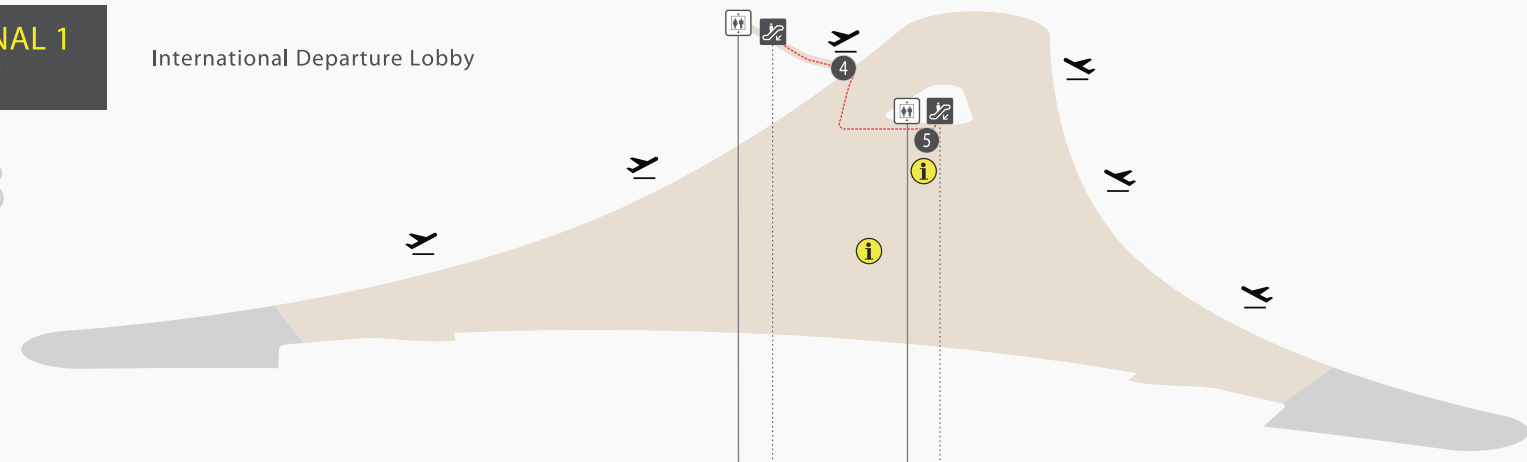

T1 → T2

International Transfers

- Common Area
- International Departure - Airside
- International Arrival - Airside
- International Transfers Zone

- Information
- Transfer Check-in Desk
- Escalator
- Elevator
- Shuttle Bus between Terminals
- Pre-flight Security
- Arrival Gate
- Departure Gate

TERMINAL 1
3F

International Departure Lobby

B

TERMINAL 1
2F

International Arrival Lobby
International Transfer Zone

A