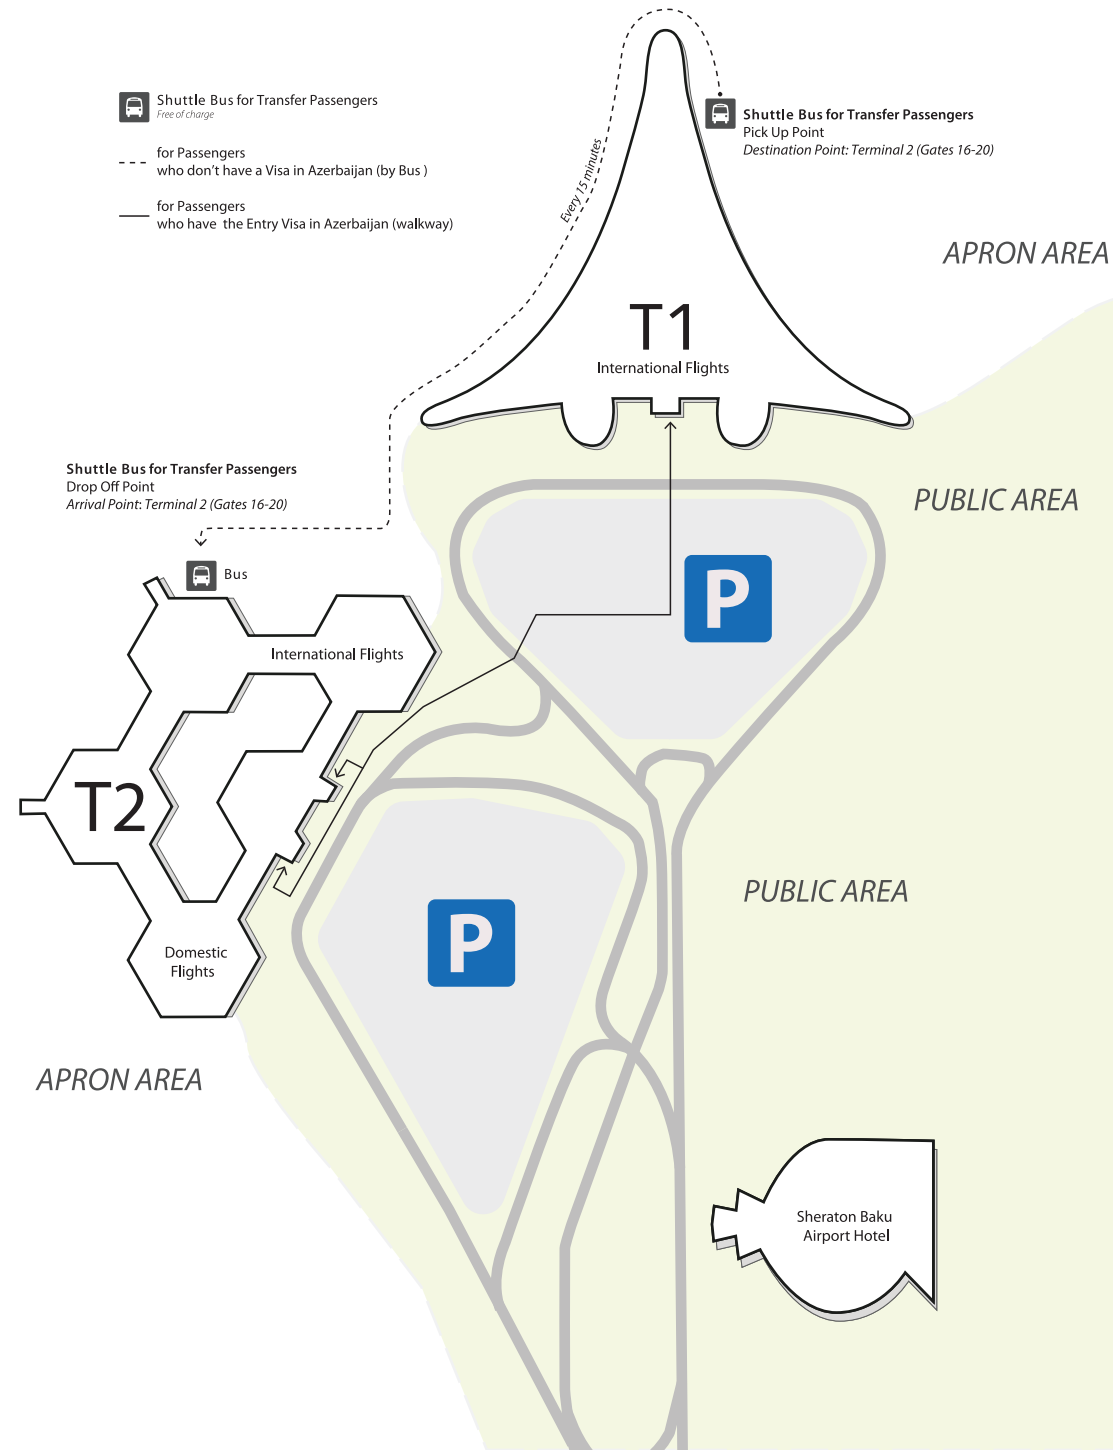

HEYDAR ALIYEV INTERNATIONAL AIRPORT

TRANSFER BETWEEN
TERMINAL 1 AND TERMINAL 2

HEYDAR ALIYEV INTERNATIONAL AIRPORT

CONTENTS

FLOOR GUIDE

Heydar Aliyev International Airport Overall View	→	P2
Terminal 1	→	P3
Terminal 2	→	P4

HEYDAR ALIYEV INTERNATIONAL AIRPORT OVERALL VIEW

PLEASE BE INFORMED:

All International flights arrive to Terminal 1.

If you have onward (connection) ticket, follow the signs to proceed to International Transfer Area.

Go through Pre-flight Security Check and find your boarding gates indicated on your boarding pass or at terminal screens.

Gates 1-15 are located in Terminal 1 **T1**

Gates 16-20 are located in Terminal 2 **T2**

There are Shops and Food Court in International Departure Zone in both Terminals.

T1 → T2

International Transfers

- Common Area
- International Departure - Airside
- International Arrival - Airside
- International Transfers Zone